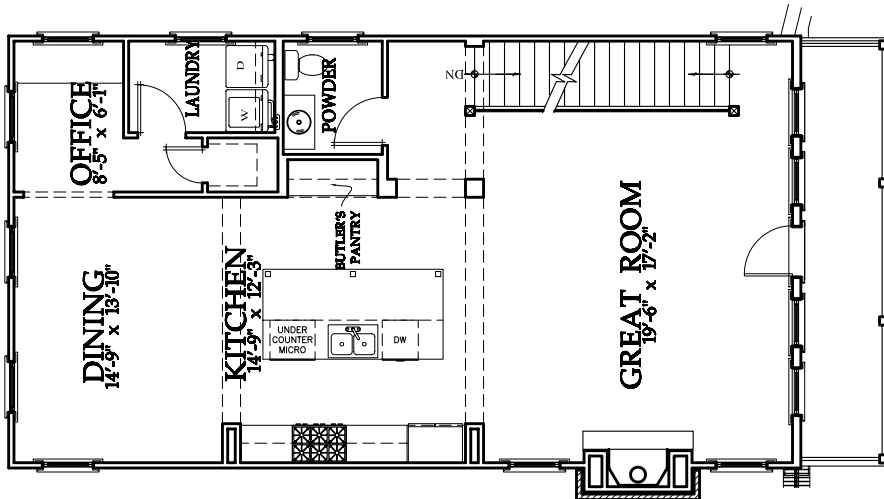

GLENWOOD PARK

Carriage House

Included Features:

- *3 bedrooms*
- *3 ½ baths*
- *Attached 2-car garage*
- *Terrace level entry*
- *Butler's pantry*
- *Office nook with optional built in desk on main level*
- *Walk in closets*

LOT 23

892 Glenwood Park Drive

HEDGEWOOD
THIS IS HOME.

GLENWOOD PARK

Terrace Floor
10'-0" Ceilings

First Floor
10'-0" Ceilings

Second Floor
9'-0" Ceilings

HEDGEWOOD