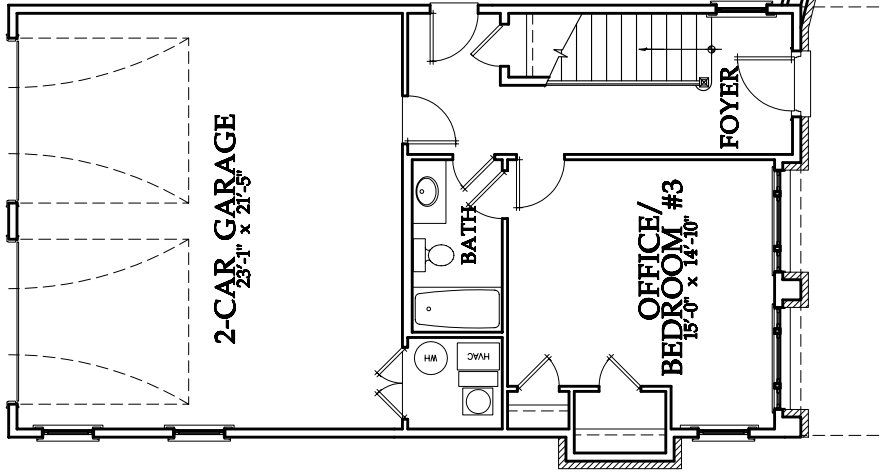

GLENWOOD PARK

Carriage House

Included Features:

- *3 bedrooms*
- *3 ½ baths*
- *Attached 2-car garage*
- *Terrace level entry*
- *Butler's pantry*
- *Office nook with optional built in desk on main level*
- *Walk in closets*

LOT 23

892 Glenwood Park Drive

HEDGEWOOD
THIS IS HOME.

GLENWOOD PARK

Terrace Floor
10'-0" Ceilings

First Floor
10'-0" Ceilings

Second Floor
9'-0" Ceilings

HEDGEWOOD