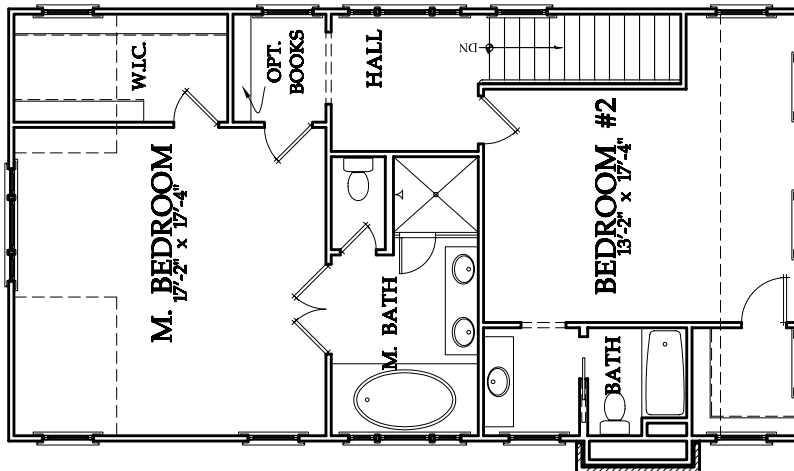

GLENWOOD PARK

Carriage House

Included Features:

- *3 bedrooms*
- *3 ½ baths*
- *Attached 2-car garage*
- *Terrace level entry*
- *Butler's pantry*
- *Office nook with optional built in desk on main level*
- *Walk in closets*

LOT 23

892 Glenwood Park Drive

HEDGEWOOD
THIS IS HOME.

GLENWOOD PARK

Terrace Floor
10'-0" Ceilings

First Floor
10'-0" Ceilings

Second Floor
9'-0" Ceilings

HEDGEWOOD