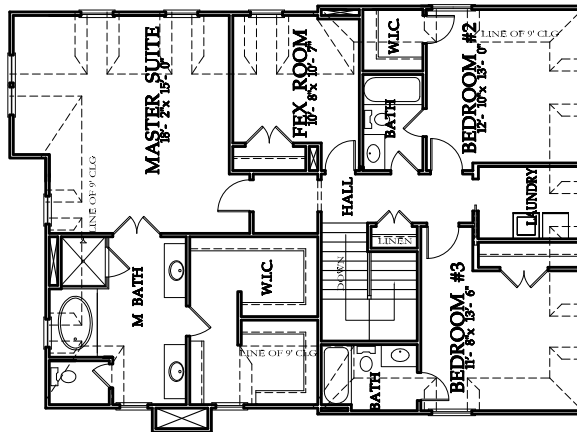

GLENWOOD PARK

FOX GLEN

Included Features:

- *3 bedrooms*
- *4 1/2 bathrooms*
- *Attached 3-car garage*
- *Guest room/study on main level*
- *Breakfast area in kitchen*

LOT FAWSF18

992 Faith Avenue

HEDGEWOOD

THIS IS HOME.

GLENWOOD PARK

Terrace Floor
8'-0" Ceilings

First Floor
10'-0" Ceilings

Second Floor
9'-0" Ceilings

HEDGEWOOD

THIS IS HOME.

The information presented is believed to be accurate, but not warranted. Actual construction may vary. The plan is copyrighted by Hedgewood Properties, Inc. and may not be reproduced without permission.