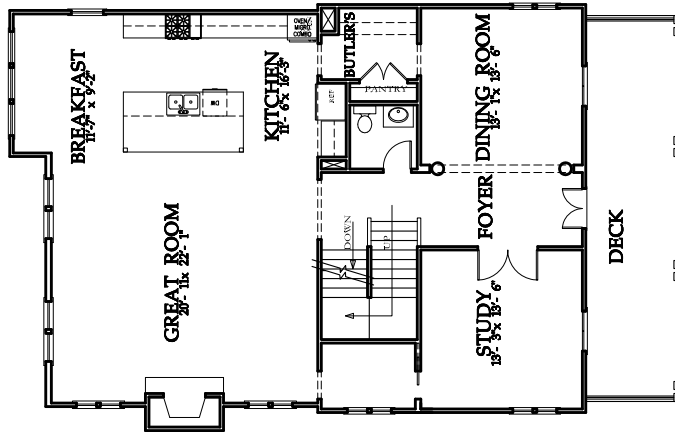

GLENWOOD PARK

FOX GLEN

Included Features:

- *3 bedrooms*
- *4 1/2 bathrooms*
- *Attached 3-car garage*
- *Guest room/study on main level*
- *Breakfast area in kitchen*

LOT FAWSF18

992 Faith Avenue

HEDGEWOOD

THIS IS HOME.

GLENWOOD PARK

Terrace Floor
8'-0" Ceilings

First Floor
10'-0" Ceilings

Second Floor
9'-0" Ceilings

HEDGEWOOD

THIS IS HOME.

The information presented is believed to be accurate, but not warranted. Actual construction may vary. The plan is copyrighted by Hedgewood Properties, Inc. and may not be reproduced without permission.