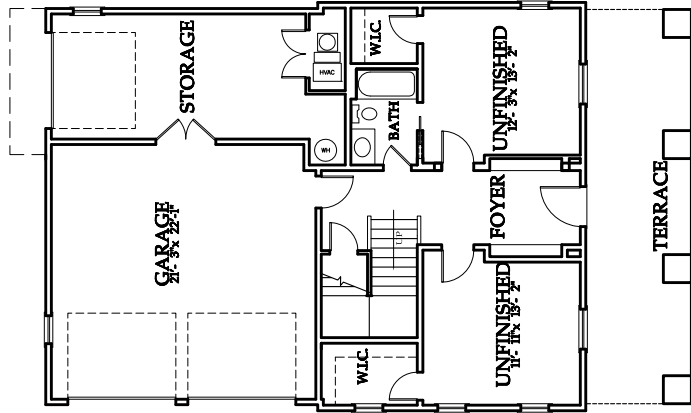

GLENWOOD PARK

FOX GLEN

Included Features:

- *3 bedrooms*
- *4 1/2 bathrooms*
- *Attached 3-car garage*
- *Guest room/study on main level*
- *Breakfast area in kitchen*

LOT FAWSF18

992 Faith Avenue

HEDGEWOOD

THIS IS HOME.

GLENWOOD PARK

Terrace Floor
8'-0" Ceilings

First Floor
10'-0" Ceilings

Second Floor
9'-0" Ceilings

HEDGEWOOD

THIS IS HOME.

The information presented is believed to be accurate, but not warranted. Actual construction may vary. The plan is copyrighted by Hedgewood Properties, Inc. and may not be reproduced without permission.