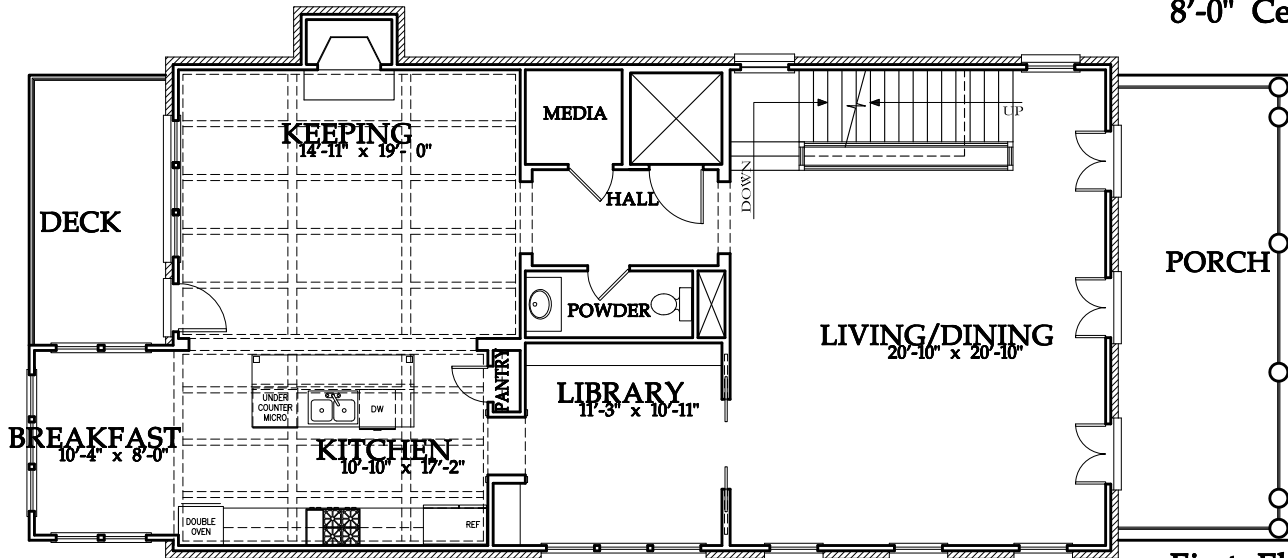

## *ROSWELL*

*Included Features:*

- *4 bedrooms with private bathrooms*
- *4  $\frac{1}{2}$  baths*
- *Large kitchen with keeping Room*
- *Cozy library with built in shelving on main level*
- *Optional Elevator*
- *Covered Porch with terrace below*
- *Attached 2-car garage*

LOT FAWSF17

990 Faith Avenue

**HEDGEWOOD**  
THIS IS HOME.

# GLENWOOD PARK

Terrace Floor  
8'-0" Ceilings

First Floor  
10'-0" Ceilings

Second Floor  
9'-0" Ceilings

**HEDGEWOOD**

THIS IS HOME.

The information presented is believed to be accurate, but not warranted. Actual construction may vary. The plan is copyrighted by Hedgewood Properties, Inc. and may not be reproduced without permission.