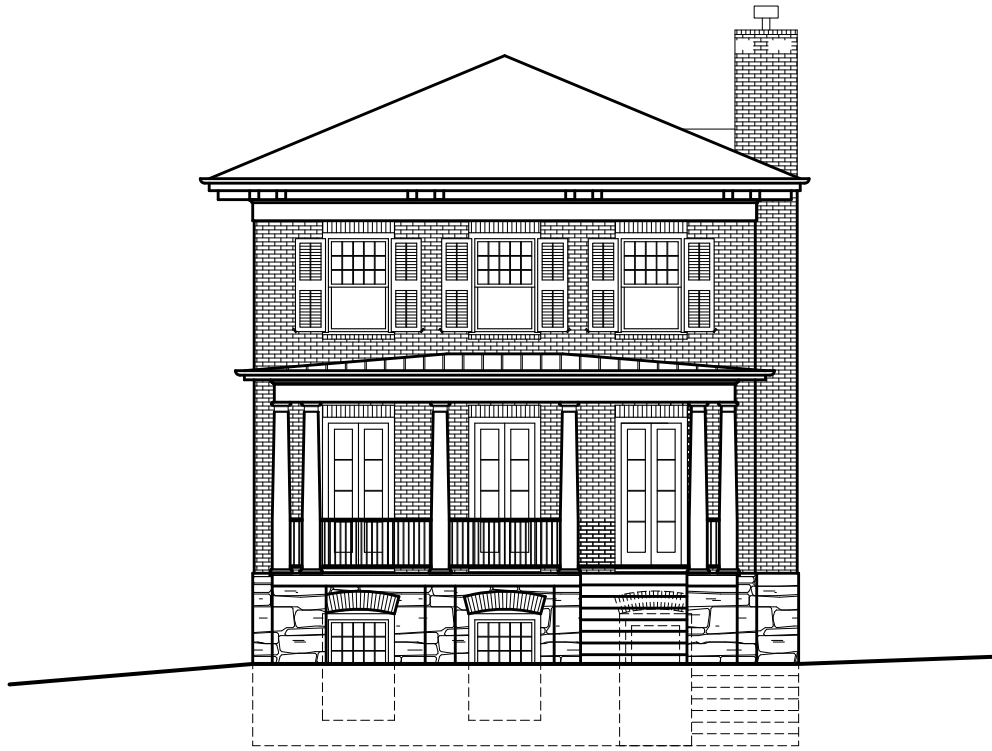

# GLENWOOD PARK

## *ROSWELL*

*Included Features:*

- *4 bedrooms with private bathrooms*
- *4  $\frac{1}{2}$  baths*
- *Large kitchen with keeping Room*
- *Cozy library with built in shelving on main level*
- *Optional Elevator*
- *Covered Porch with terrace below*
- *Attached 2-car garage*

LOT FAWSF17

990 Faith Avenue

**HEDGEWOOD**  
THIS IS HOME.