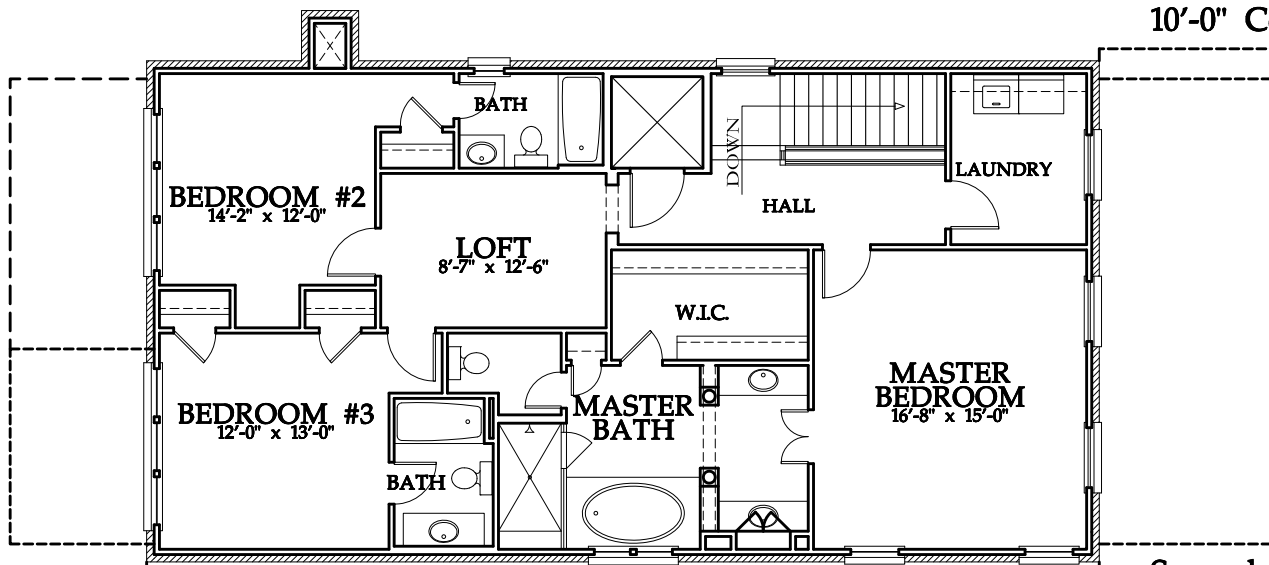

## *ROSWELL*

*Included Features:*

- *4 bedrooms with private bathrooms*
- *4  $\frac{1}{2}$  baths*
- *Large kitchen with keeping Room*
- *Cozy library with built in shelving on main level*
- *Optional Elevator*
- *Covered Porch with terrace below*
- *Attached 2-car garage*

# GLENWOOD PARK

Terrace Floor  
8'-0" Ceilings

First Floor  
10'-0" Ceilings

Second Floor  
9'-0" Ceilings

**HEDGEWOOD**

THIS IS HOME.

The information presented is believed to be accurate, but not warranted. Actual construction may vary. The plan is copyrighted by Hedgewood Properties, Inc. and may not be reproduced without permission.