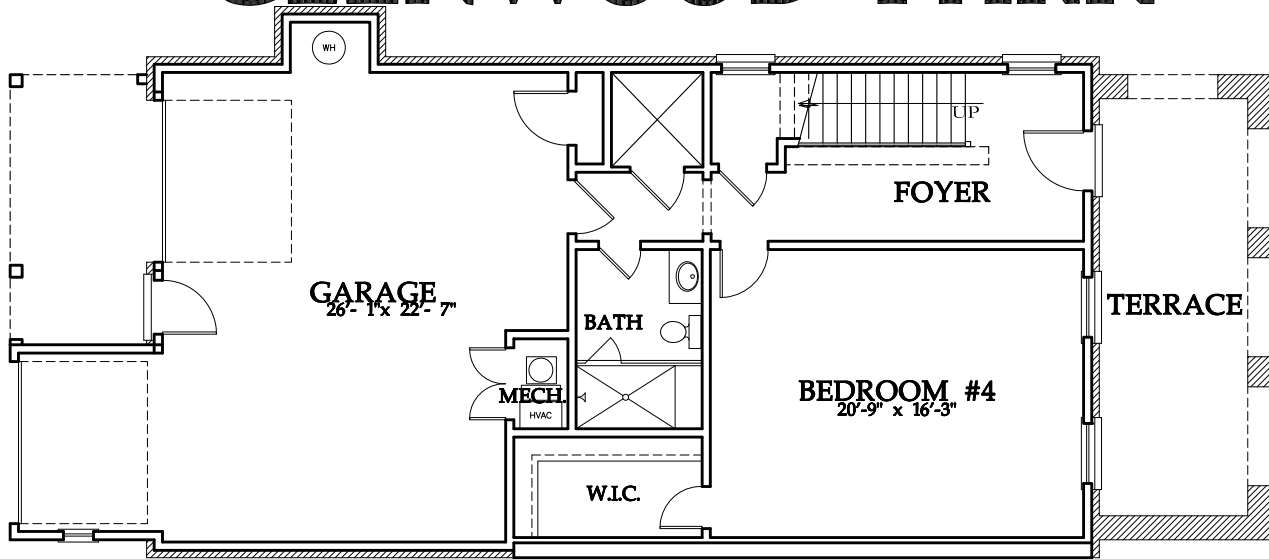

## *ROSWELL*

*Included Features:*

- *4 bedrooms with private bathrooms*
- *4  $\frac{1}{2}$  baths*
- *Large kitchen with keeping Room*
- *Cozy library with built in shelving on main level*
- *Optional Elevator*
- *Covered Porch with terrace below*
- *Attached 2-car garage*

# GLENWOOD PARK

Terrace Floor  
8'-0" Ceilings

First Floor  
10'-0" Ceilings

Second Floor  
9'-0" Ceilings

**HEDGEWOOD**

THIS IS HOME.

The information presented is believed to be accurate, but not warranted. Actual construction may vary. The plan is copyrighted by Hedgewood Properties, Inc. and may not be reproduced without permission.