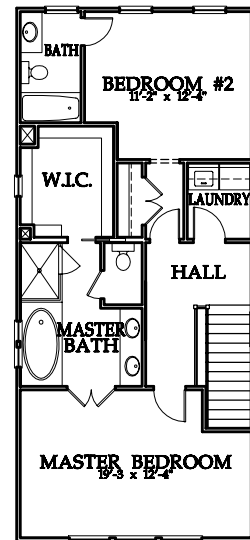

GLENWOOD PARK

978 NORTH ORMEWOOD PARK DRIVE

LOT NO12

ROCKWELL

TERRACE LEVEL PLAN
8'-0" CEILING

FIRST FLOOR PLAN
10'-0" CEILING

SECOND FLOOR PLAN
9'-0" CEILING

HEDGEWOOD
BEAUTIFUL HOMES. BEAUTIFULLY BUILT