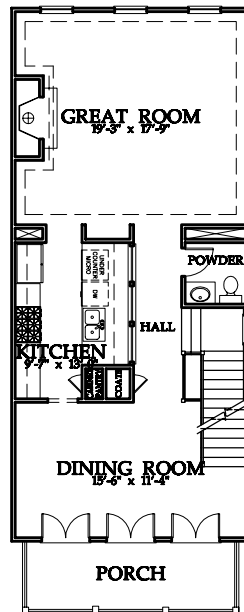

GLENWOOD PARK

978 NORTH ORMEWOOD PARK DRIVE

LOT NO12

ROCKWELL

TERRACE LEVEL PLAN
8'-0" CEILING

FIRST FLOOR PLAN
10'-0" CEILING

SECOND FLOOR PLAN
9'-0" CEILING

HEDGEWOOD
BEAUTIFUL HOMES. BEAUTIFULLY BUILT