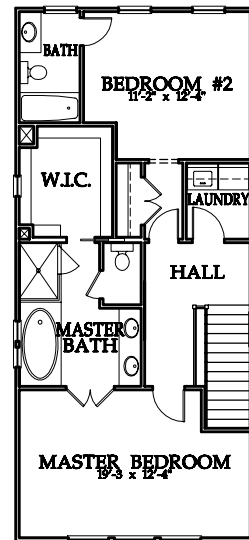

GLENWOOD PARK

976 NORTH ORMEWOOD PARK DRIVE

LOT NO13

ROCKWELL

TERRACE LEVEL PLAN
8'-0" CEILING

FIRST FLOOR PLAN
10'-0" CEILING

SECOND FLOOR PLAN
9'-0" CEILING

HEDGEWOOD
BEAUTIFUL HOMES. BEAUTIFULLY BUILT