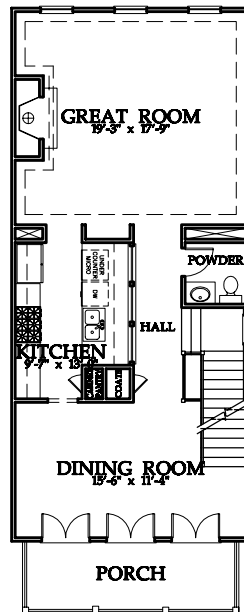

GLENWOOD PARK

976 NORTH ORMEWOOD PARK DRIVE

LOT NO13

ROCKWELL

TERRACE LEVEL PLAN
8'-0" CEILING

FIRST FLOOR PLAN
10'-0" CEILING

SECOND FLOOR PLAN
9'-0" CEILING

HEDGEWOOD
BEAUTIFUL HOMES. BEAUTIFULLY BUILT