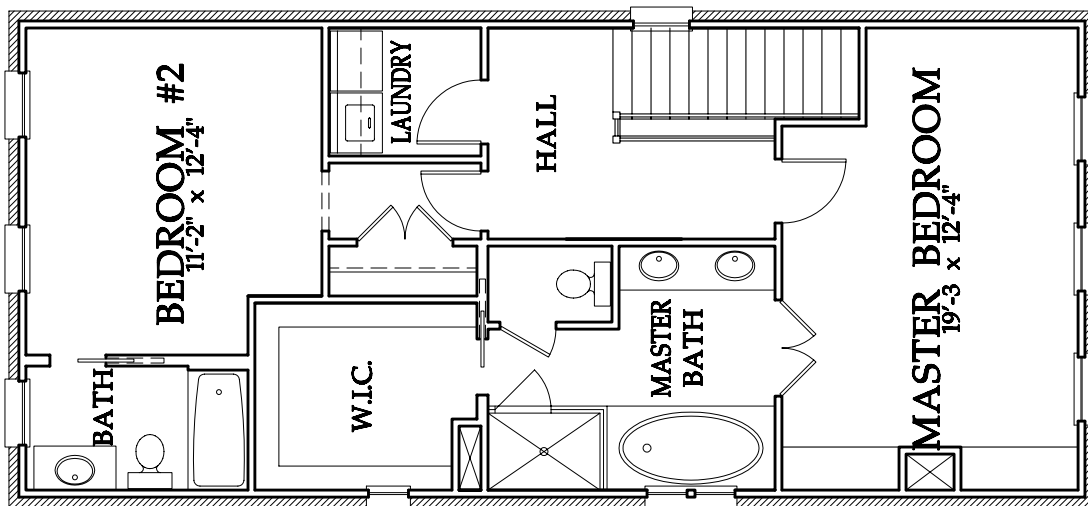

GLENWOOD PARK

ROCKWELL *"Colonial"*

Included Features:

- 3 bedrooms
- 3 $\frac{1}{2}$ baths
- Attached 2-car garage
- Terrace level entry

LOT NO4

969 North Ormewood Park Drive

HEDGEWOOD
THIS IS HOME.

GLENWOOD PARK

Terrace Floor
8'-0" Ceilings

First Floor
10'-0" Ceilings

Second Floor
9'-0" Ceilings

HEDGEWOOD

THIS IS HOME.

The information presented is believed to be accurate, but not warranted. Actual construction may vary. The plan is copyrighted by Hedgewood Properties, Inc. and may not be reproduced without permission.