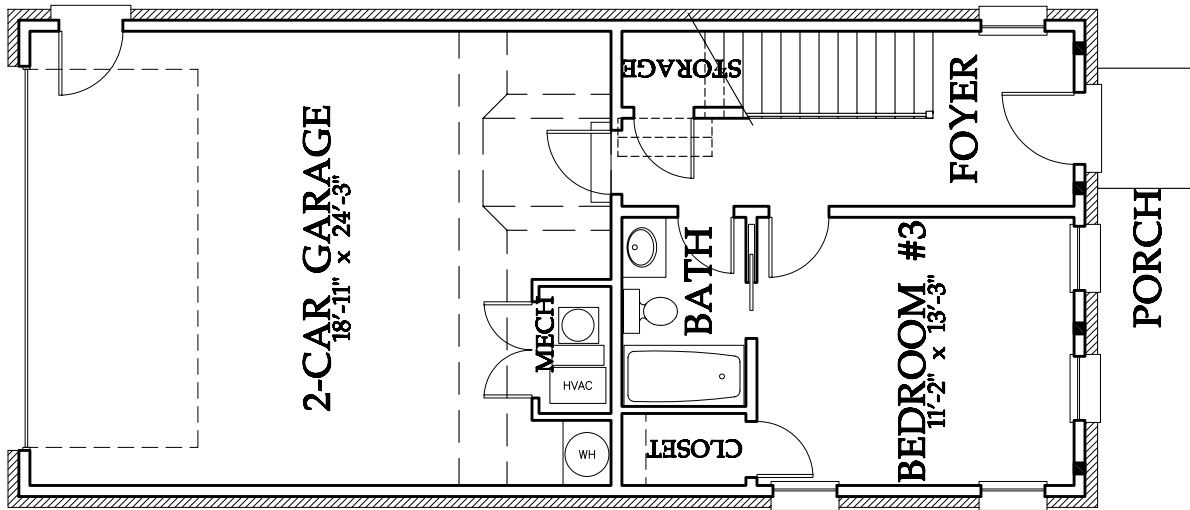

GLENWOOD PARK

ROCKWELL *"Colonial"*

Included Features:

- 3 bedrooms
- 3 $\frac{1}{2}$ baths
- Attached 2-car garage
- Terrace level entry

LOT NO4

969 North Ormewood Park Drive

HEDGEWOOD
THIS IS HOME.

GLENWOOD PARK

Terrace Floor
8'-0" Ceilings

First Floor
10'-0" Ceilings

Second Floor
9'-0" Ceilings

HEDGEWOOD

THIS IS HOME.

The information presented is believed to be accurate, but not warranted. Actual construction may vary. The plan is copyrighted by Hedgewood Properties, Inc. and may not be reproduced without permission.