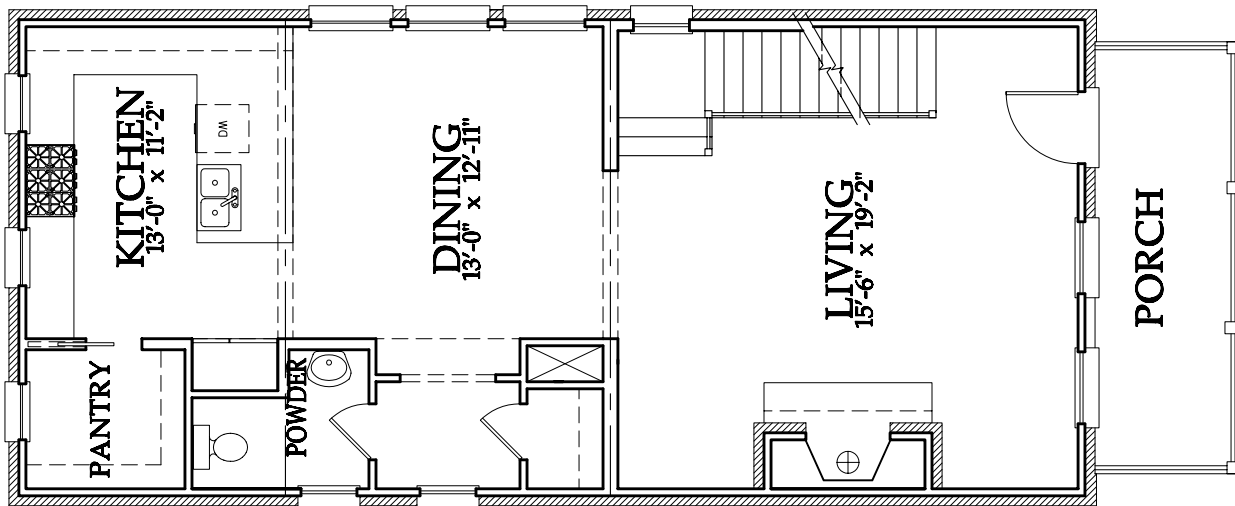

GLENWOOD PARK

ROCKWELL *"Colonial"*

Included Features:

- 3 bedrooms
- 3 $\frac{1}{2}$ baths
- Attached 2-car garage
- Terrace level entry

LOT NO4

969 North Ormewood Park Drive

HEDGEWOOD
THIS IS HOME.

GLENWOOD PARK

Terrace Floor
8'-0" Ceilings

First Floor
10'-0" Ceilings

Second Floor
9'-0" Ceilings

HEDGEWOOD

THIS IS HOME.

The information presented is believed to be accurate, but not warranted. Actual construction may vary. The plan is copyrighted by Hedgewood Properties, Inc. and may not be reproduced without permission.