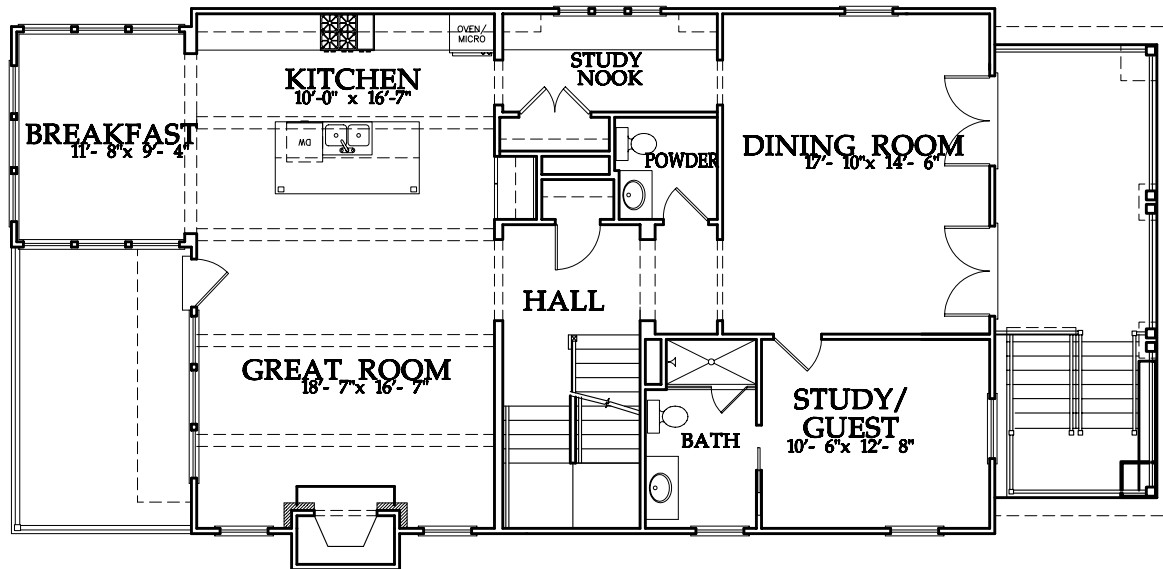

GLENWOOD PARK

Lanier Park *"Craftsman"*

Included Features:

- 3 bedrooms
- 4 $\frac{1}{2}$ baths
- Attached 2-car garage
- Terrace level foyer
- Study/guest room on main level with private bath
- Study nook
- Multiple porches

LOT NO17

968 North Ormewood Park Drive

HEDGEWOOD
THIS IS HOME.

GLENWOOD PARK

Terrace Floor
8'-0" Ceilings

First Floor
10'-0" Ceilings

Second Floor
9'-0" Ceilings

HEDGEWOOD