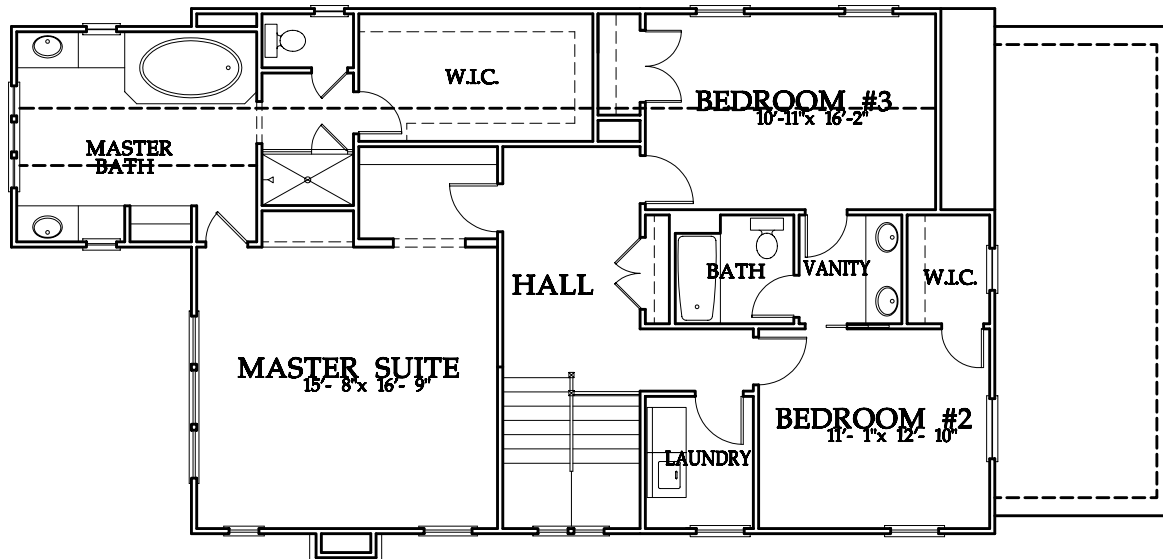

GLENWOOD PARK

Lanier Park *"Craftsman"*

Included Features:

- 3 bedrooms
- 4 $\frac{1}{2}$ baths
- Attached 2-car garage
- Terrace level foyer
- Study/guest room on main level with private bath
- Study nook
- Multiple porches

LOT NO17

968 North Ormewood Park Drive

HEDGEWOOD
THIS IS HOME.

GLENWOOD PARK

Terrace Floor
8'-0" Ceilings

First Floor
10'-0" Ceilings

Second Floor
9'-0" Ceilings

HEDGEWOOD