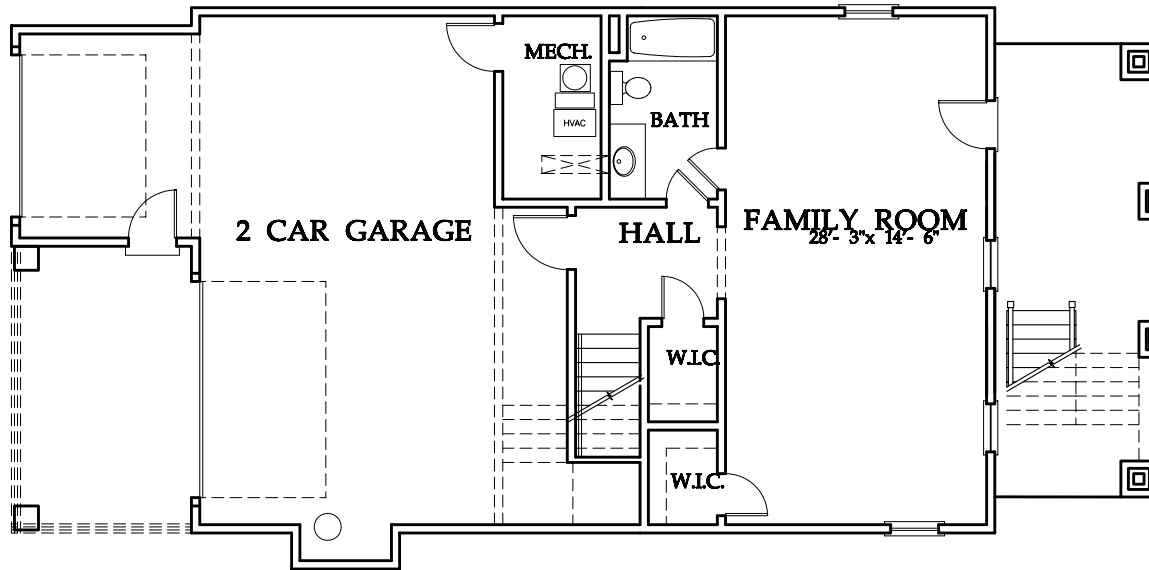

GLENWOOD PARK

Lanier Park *"Craftsman"*

Included Features:

- 3 bedrooms
- 4 $\frac{1}{2}$ baths
- Attached 2-car garage
- Terrace level foyer
- Study/guest room on main level with private bath
- Study nook
- Multiple porches

LOT NO17

968 North Ormewood Park Drive

HEDGEWOOD
THIS IS HOME.

GLENWOOD PARK

Terrace Floor
8'-0" Ceilings

First Floor
10'-0" Ceilings

Second Floor
9'-0" Ceilings

HEDGEWOOD