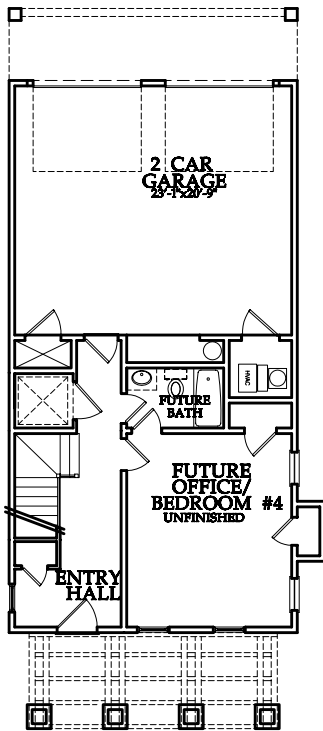

# GLENWOOD PARK

962 NORTH ORMEWOOD PARK DRIVE

LOT NO20

BRIGHTON

TERRACE LEVEL PLAN  
8'-0" CEILING

FIRST FLOOR PLAN  
10'-0" CEILING

SECOND FLOOR PLAN  
9'-0" CEILING

**HEDGEWOOD**  
BEAUTIFUL HOMES. BEAUTIFULLY BUILT