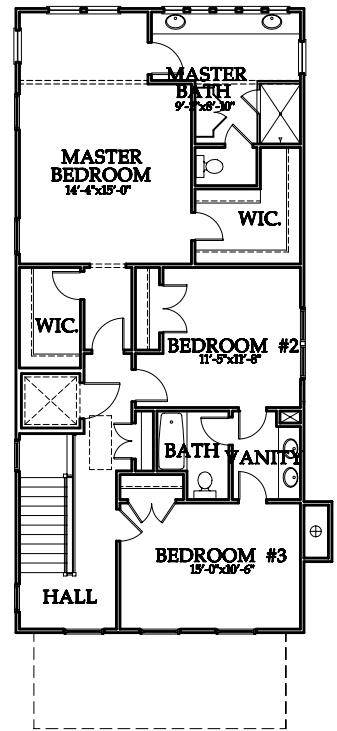

# GLENWOOD PARK

962 NORTH ORMEWOOD PARK DRIVE

LOT NO20

BRIGHTON

TERRACE LEVEL PLAN  
8'-0" CEILING

FIRST FLOOR PLAN  
10'-0" CEILING

SECOND FLOOR PLAN  
9'-0" CEILING

**HEDGEWOOD**  
BEAUTIFUL HOMES. BEAUTIFULLY BUILT