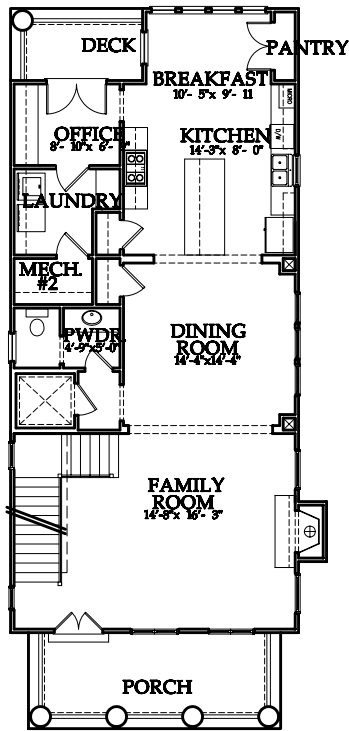

# GLENWOOD PARK

962 NORTH ORMEWOOD PARK DRIVE

LOT NO20

BRIGHTON

TERRACE LEVEL PLAN  
8'-0" CEILING

FIRST FLOOR PLAN  
10'-0" CEILING

SECOND FLOOR PLAN  
9'-0" CEILING

**HEDGEWOOD**  
BEAUTIFUL HOMES. BEAUTIFULLY BUILT