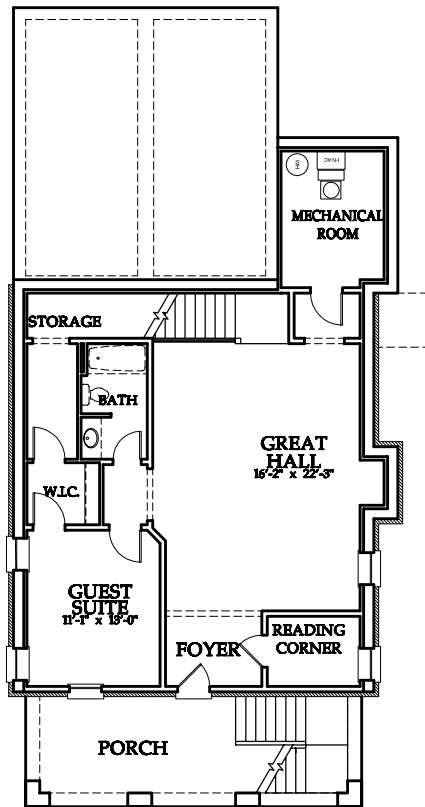

983 Faith Avenue
 MARTHA'S VINEYARD

LOT 2 GLENWOOD PARK

TERRACE LEVEL
 8'-0" CEILINGS

FIRST FLOOR
 10'-0" CEILINGS

SECOND FLOOR
 9'-0" CEILINGS

HEDGEWOOD
 BEAUTIFUL HOMES. BEAUTIFULLY BUILT

The information presented is believed to be accurate, but not warranted. Actual construction may vary. The plan is copyrighted by Hedgewood Properties, Inc. and may not be reproduced without permission.