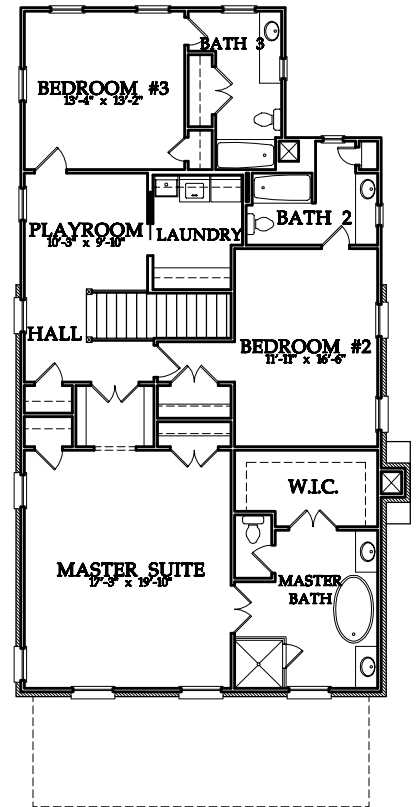

983 Faith Avenue
 MARTHA'S VINEYARD

LOT 2 GLENWOOD PARK

TERRACE LEVEL
 8'-0" CEILINGS

FIRST FLOOR
 10'-0" CEILINGS

SECOND FLOOR
 9'-0" CEILINGS

HEDGEWOOD
 BEAUTIFUL HOMES. BEAUTIFULLY BUILT

The information presented is believed to be accurate, but not warranted. Actual construction may vary. The plan is copyrighted by Hedgewood Properties, Inc. and may not be reproduced without permission.