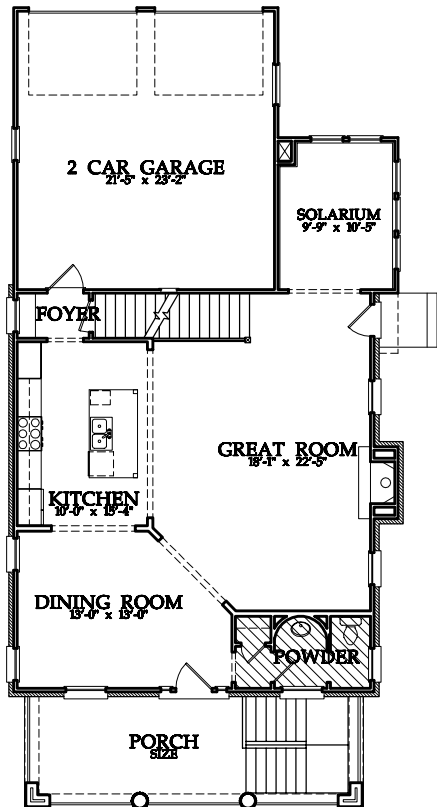

983 Faith Avenue
 MARTHA'S VINEYARD

LOT 2 GLENWOOD PARK

TERRACE LEVEL
 8'-0" CEILINGS

FIRST FLOOR
 10'-0" CEILINGS

SECOND FLOOR
 9'-0" CEILINGS

HEDGEWOOD
 BEAUTIFUL HOMES. BEAUTIFULLY BUILT

The information presented is believed to be accurate, but not warranted. Actual construction may vary. The plan is copyrighted by Hedgewood Properties, Inc. and may not be reproduced without permission.