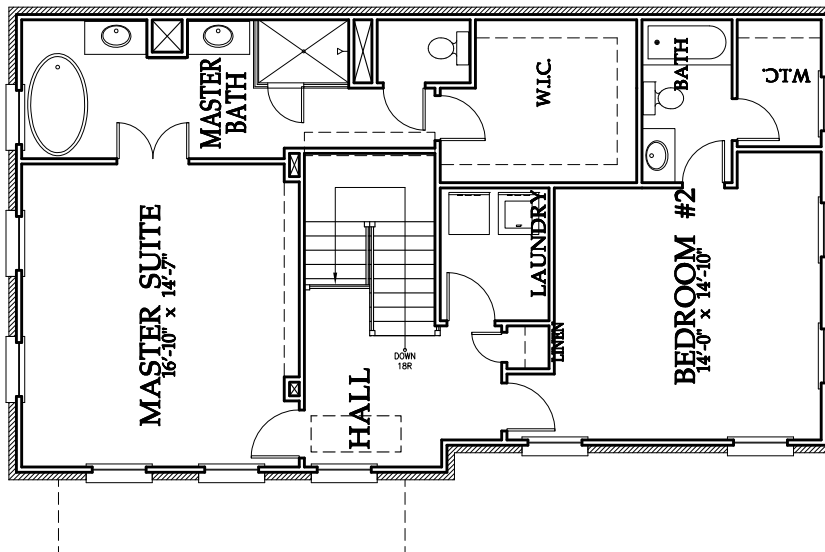

GLENWOOD PARK

FOUNDER'S MILL

Included Features:

- *3 bedrooms with private bathrooms*
- *3 ½ baths*
- *Pedestal tub in master bath*
- *Attached 2-car garage*
- *Balcony off great room*

Lot NO1

410 Lewis Lane

HEDGEWOOD
THIS IS HOME.

GLENWOOD PARK

Terrace Floor
8'-0" Ceilings

First Floor
10'-0" Ceilings

Second Floor
9'-0" Ceilings

HEDGEWOOD

THIS IS HOME.

The information presented is believed to be accurate, but not warranted. Actual construction may vary. The plan is copyrighted by Hedgewood Properties, Inc. and may not be reproduced without permission.