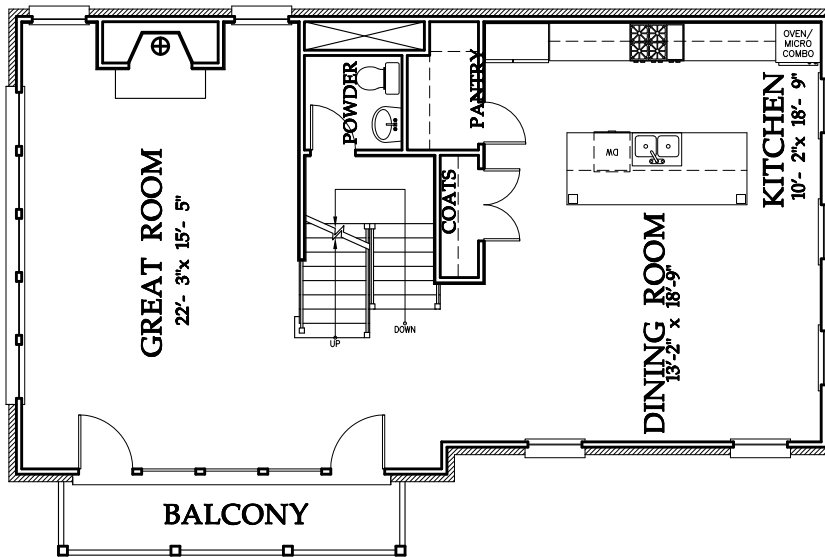

GLENWOOD PARK

FOUNDER'S MILL

Included Features:

- *3 bedrooms with private bathrooms*
- *3 ½ baths*
- *Pedestal tub in master bath*
- *Attached 2-car garage*
- *Balcony off great room*

Lot NO1

410 Lewis Lane

HEDGEWOOD
THIS IS HOME.

GLENWOOD PARK

Terrace Floor
8'-0" Ceilings

First Floor
10'-0" Ceilings

Second Floor
9'-0" Ceilings

HEDGEWOOD

THIS IS HOME.

The information presented is believed to be accurate, but not warranted. Actual construction may vary. The plan is copyrighted by Hedgewood Properties, Inc. and may not be reproduced without permission.