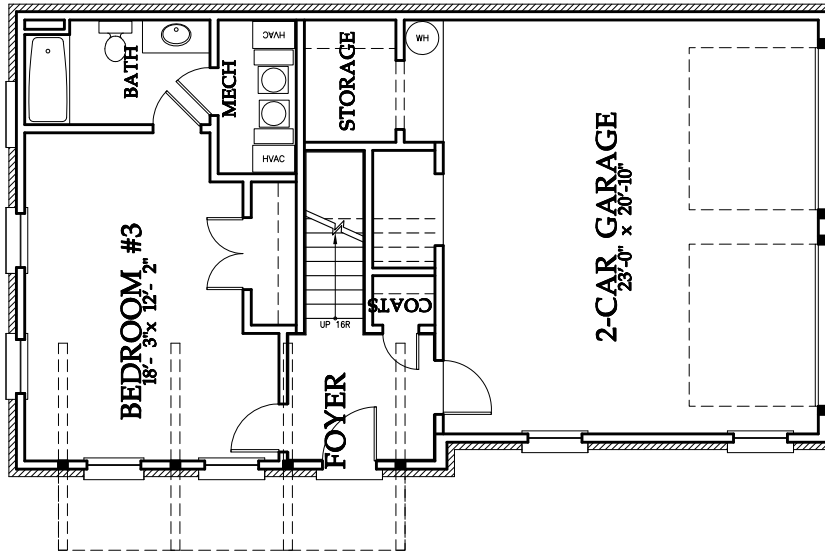

GLENWOOD PARK

FOUNDER'S MILL

Included Features:

- *3 bedrooms with private bathrooms*
- *3 ½ baths*
- *Pedestal tub in master bath*
- *Attached 2-car garage*
- *Balcony off great room*

Lot NO1

410 Lewis Lane

HEDGEWOOD
THIS IS HOME.

GLENWOOD PARK

Terrace Floor
8'-0" Ceilings

First Floor
10'-0" Ceilings

Second Floor
9'-0" Ceilings

HEDGEWOOD

THIS IS HOME.

The information presented is believed to be accurate, but not warranted. Actual construction may vary. The plan is copyrighted by Hedgewood Properties, Inc. and may not be reproduced without permission.